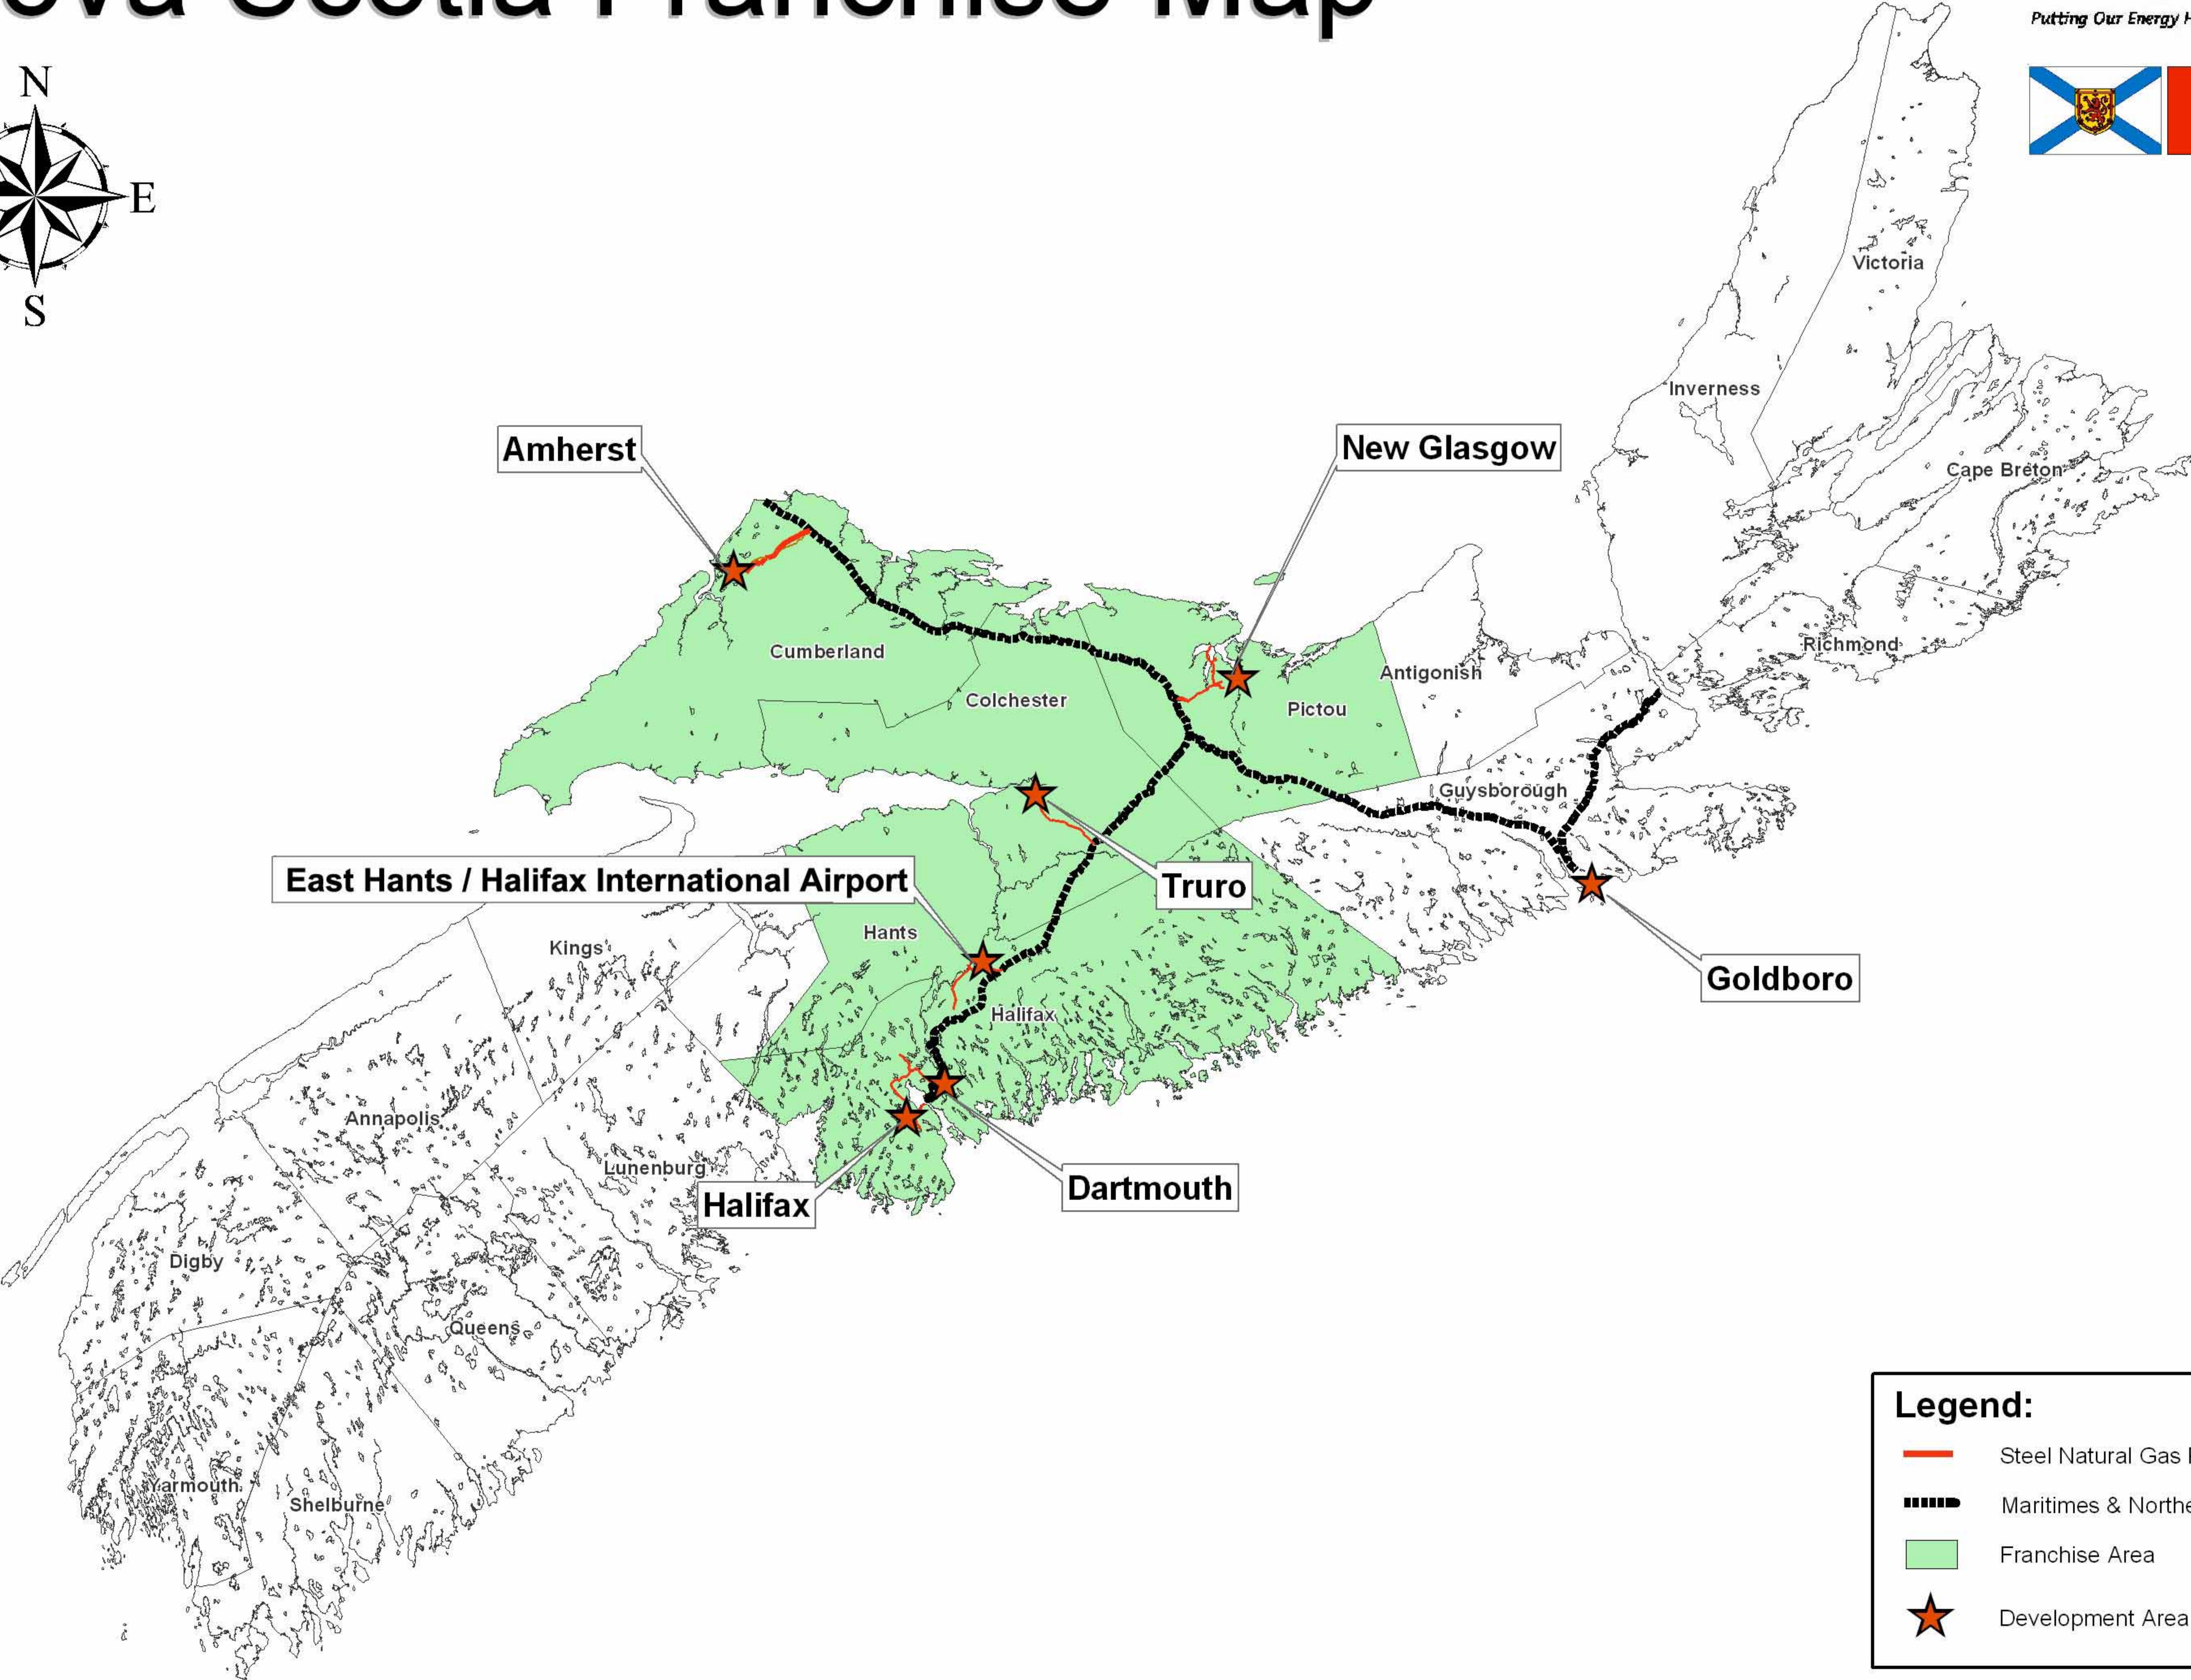

# Nova Scotia Franchise Map

**Legend:**

- Steel Natural Gas Pipeline
- Maritimes & Northeast Pipeline
- Franchise Area
- Development Area