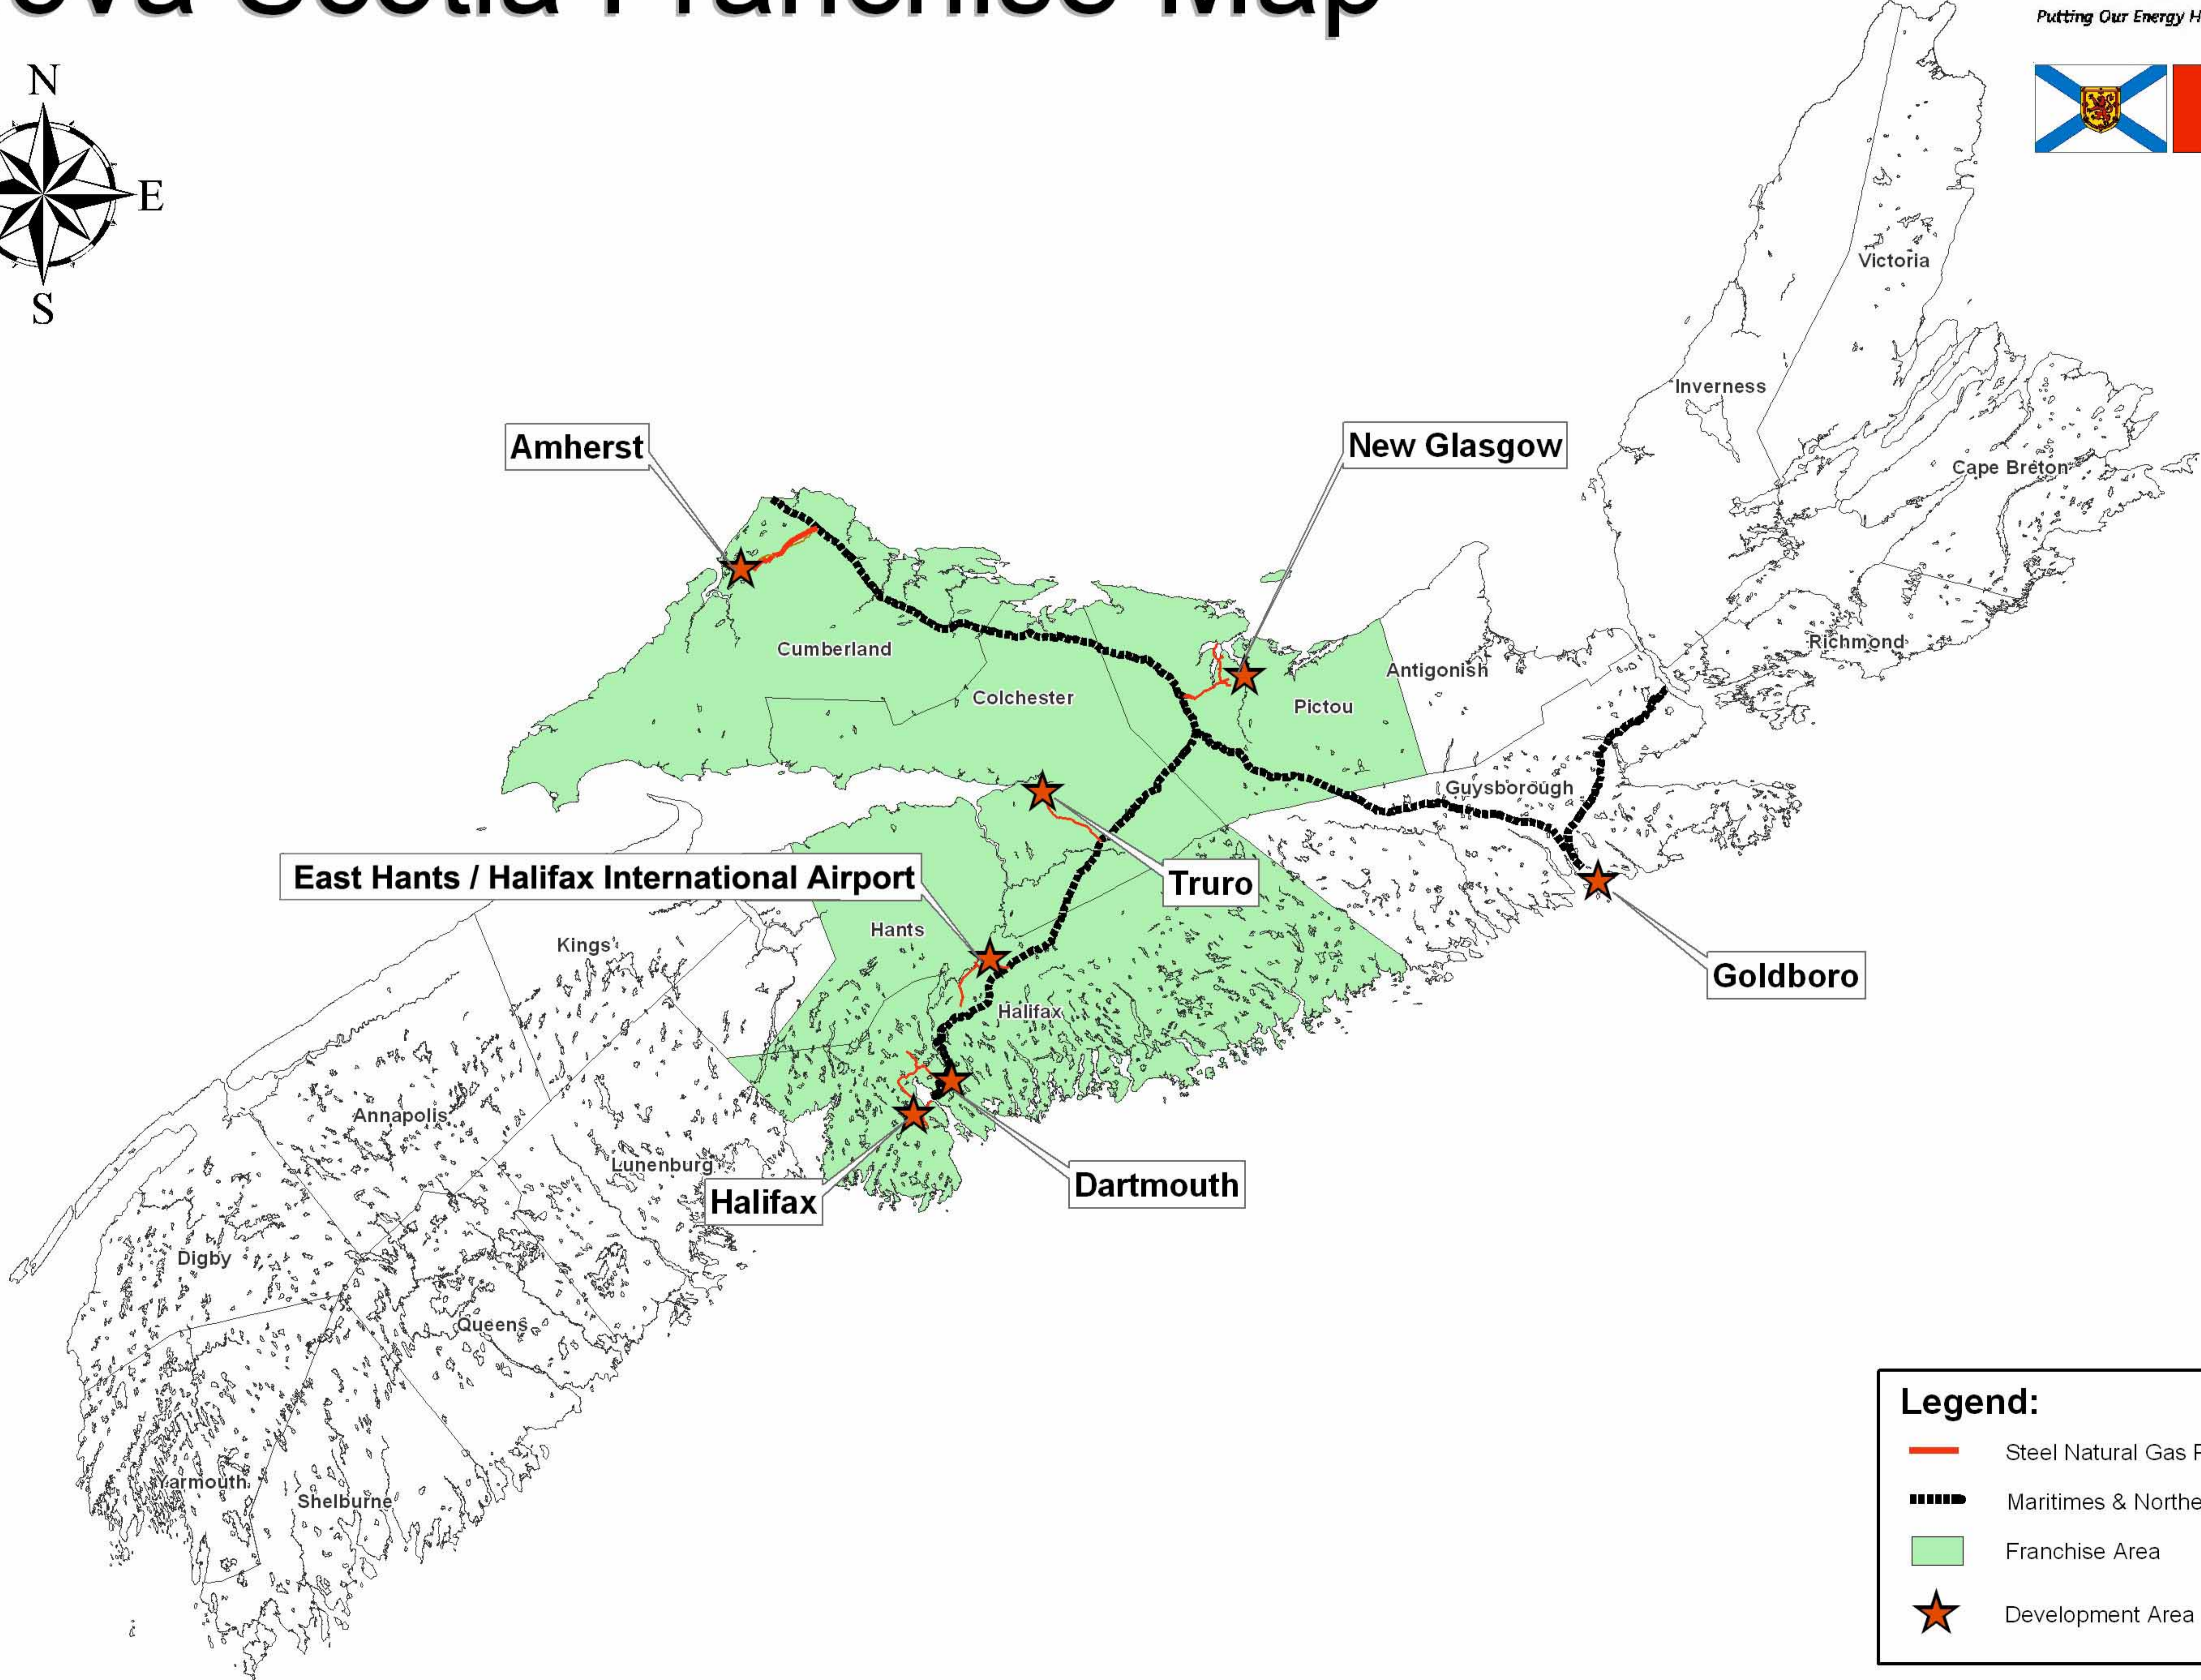

Nova Scotia Franchise Map

Legend:

- Steel Natural Gas Pipeline
- Maritimes & Northeast Pipeline
- Franchise Area
- Development Area